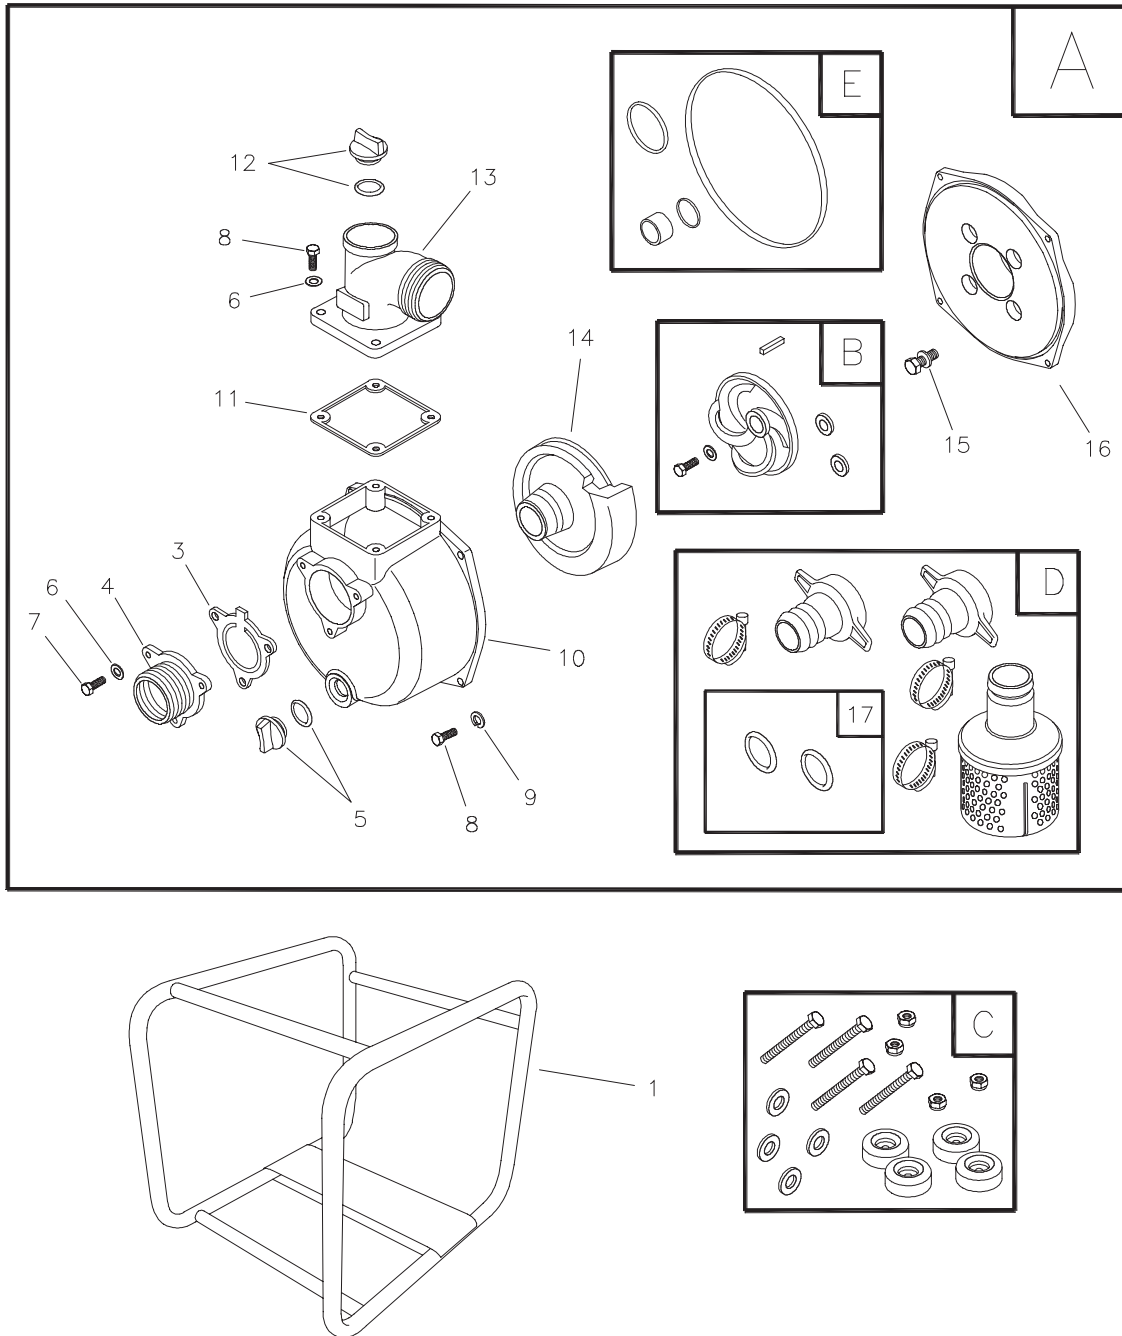

EXPLODED VIEW

EXPLODED VIEW – MAIN UNIT

Copyright © 2007 Briggs & Stratton Power Products Group, LLC. All rights reserved. No part of this material may be reproduced or transmitted in any form by any means without the express written permission of Briggs & Stratton Power Products Group, LLC.